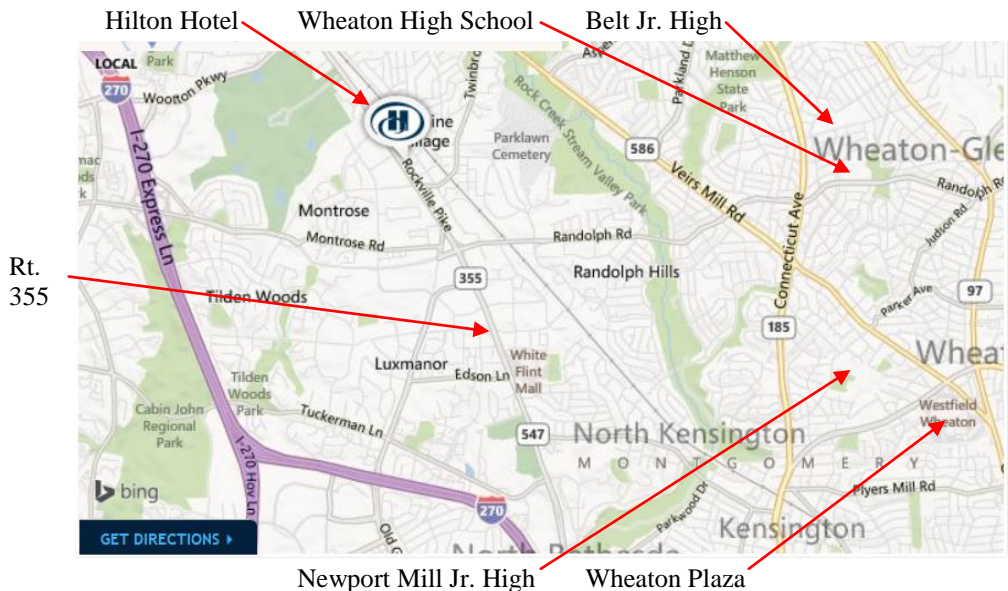

Directions to Reunion Sites:

**Hilton Hotel:**

Take Rockville Pike (MD Route 355) North. Pass Randolph Road and Twinbrook Parkway. Hilton Hotel is on the right. Call Hotel for directions. 301- 468-1100.

**Montgomery Country Club:**

Take Georgia Ave North. (MD Rt. 97) Turn left onto MD Route 108. Montgomery Country Club is 5 miles West of Olney on Rt. 108. Turn right onto Golf View Drive.